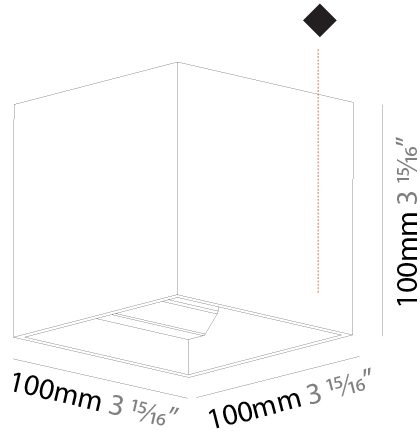

PROJECT
TYPE
SPECIFIER
QUANTITY
DATE

DICE SURFACE

A33252- : A33252-30K-01

base number

1. To build a product code in our configurator select the specify button on the base model # product page
2. To build a manual product code on this datasheet choose from the options listed below in blue font and add the suffix to the base model #

GENERAL

Series: Dice
Partner: Prolicht
Division: Architectural
Installation: Surface
Product Type: Wall Surface
Mounting Location: Wall
Light Distribution: Direct / Indirect

PHYSICAL

Shape: Cube
Length (mm): 100
Length (in): 3 15/16
Width (mm): 100
Width (in): 3 15/16
Height (mm): 100
Height (in): 3 15/16
Weight (kg): 1.423
Weight (lbs): 3.14
Fixture Material: Aluminum

ELECTRICAL

Lamp Type: LED (Zhaga Standard)
Input Wattage (W): 7.7
Total Output Wattage (W): 7
Driver Included: Yes
Driver Location: Integrated
Driver Type: Constant Current
Driver Class: Class 2
Input Voltage (V): 120
Constant Current (MA): 350

LED

Number of LEDs: 1
Color Temperature (°K): 3000
Max. Delivered Lumen (lm): 230
CRI: >90 CRI
Lamp Life (hrs): 50000

OPTICAL

RATINGS AND CERTIFICATIONS

Certified By: Certified for North American Standards
IP rating: IP20